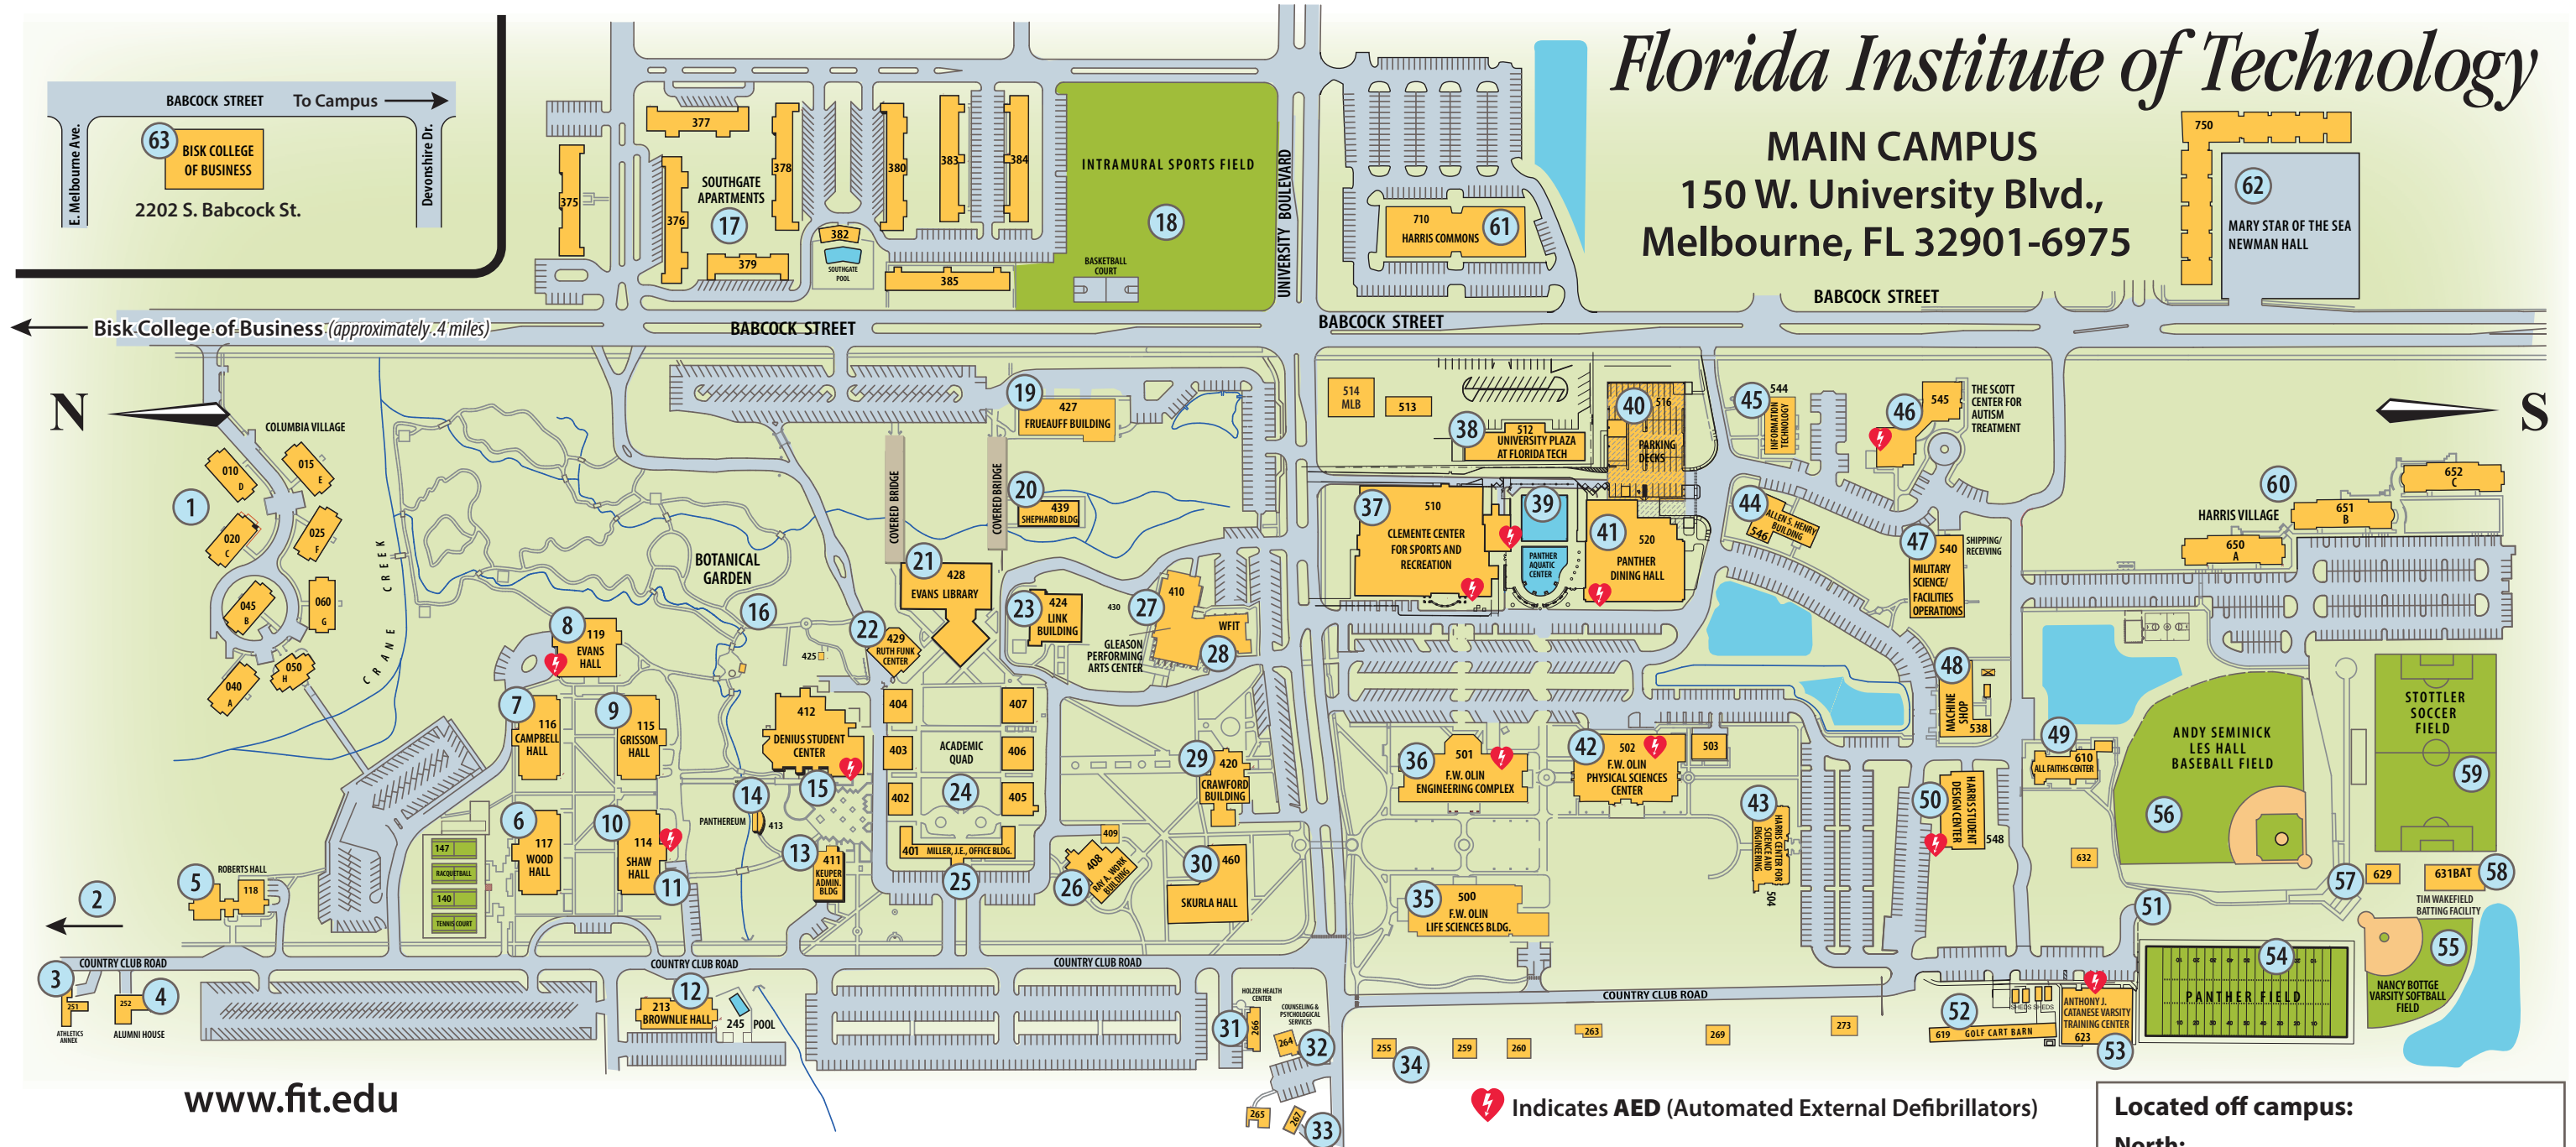

Florida Institute of Technology

MAIN CAMPUS
150 W. University Blvd.,
Melbourne, FL 32901-6975

www.fit.edu

Indicates **AED** (Automated External Defibrillators)

- 1 Columbia Village
- 2 Edgewood House
- 3 Athletics Annex
- 4 Alumni House
- 5 Roberts Hall
- 6 Wood Hall
- 7 Campbell Hall
- 8 Evans Hall and Rathskeller (bottom floor)
- 9 Grissom Hall
- 10 Shaw Hall
- 11 Security and Safety (first floor Shaw Hall)
- 12 Brownlie Hall
- 13 Keuper Administration Building
- 14 Panthereum
- 15 Denius Student Center and Panther Plaza
- 16 Botanical Garden

- 17 Southgate Apartments
- 18 Intramural Sports Field
- 19 Frueauff Building
- 20 Shephard Building
- 21 Evans Library
- 22 Ruth Funk Center for Textile Arts
- 23 Link Building
- 24 Academic Quad
- 25 John E. Miller Building
- 26 Ray Work Jr. Building
- 27 Gleason Performing Arts Center
- 28 WFIT Radio
- 29 Crawford Building
- 30 Skurla Hall
- 31 Holzer Health Center
- 32 Counseling and Psychological Services

- 33 Music Program Studios
- 34 Music House
- 35 F.W. Olin Life Sciences Building
- 36 F.W. Olin Engineering Complex
- 37 Clemente Center for Sports and Recreation
- 38 University Plaza at Florida Tech
- 39 Panther Aquatic Center
- 40 Parking Decks
- 41 Panther Dining Hall
- 42 F.W. Olin Physical Sciences Center
- 43 Harris Center for Science and Engineering
- 44 Allen S. Henry Building
- 45 Information Technology (IT)
- 46 The Scott Center for Autism Treatment
- 47 Military Science
- 48 Machine Shop

South:
 The Florida Tech Research and Development
 Center—2495 NE Palm Bay Rd., Palm Bay
 Panther Bay—1540 Skippers Way, Palm Bay
 River's Edge—4400 NE Dixie Hwy., Palm Bay